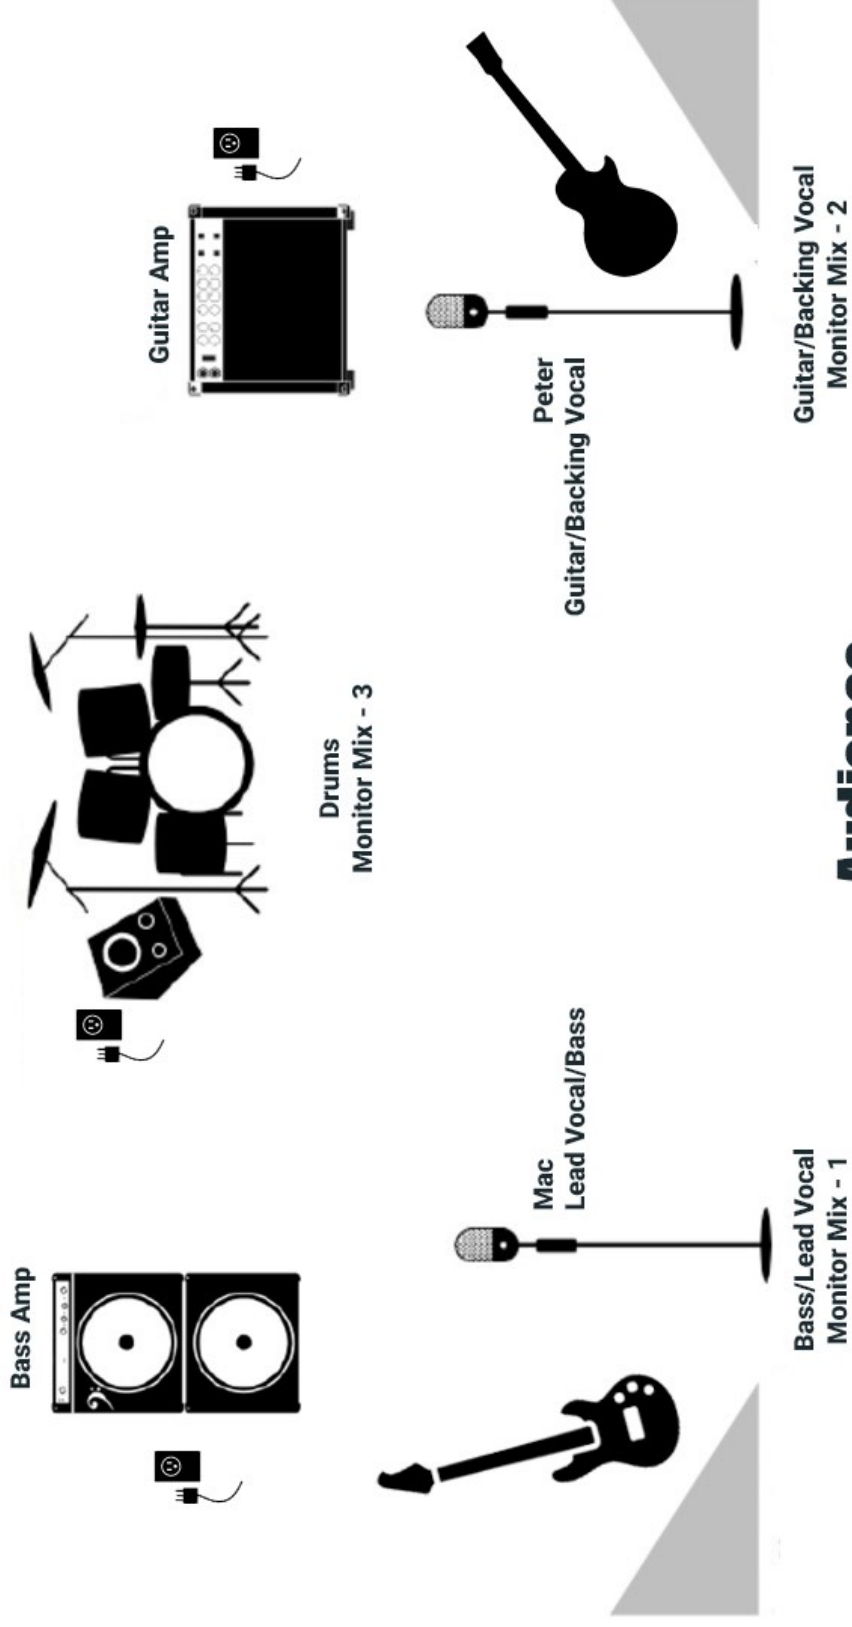

Pete's Diary Stage Plot

Dede Dankelson
Chicago | Milwaukee
Call/Text 248-219-6544
Dede@PetesDiary.com
www.PetesDiary.com